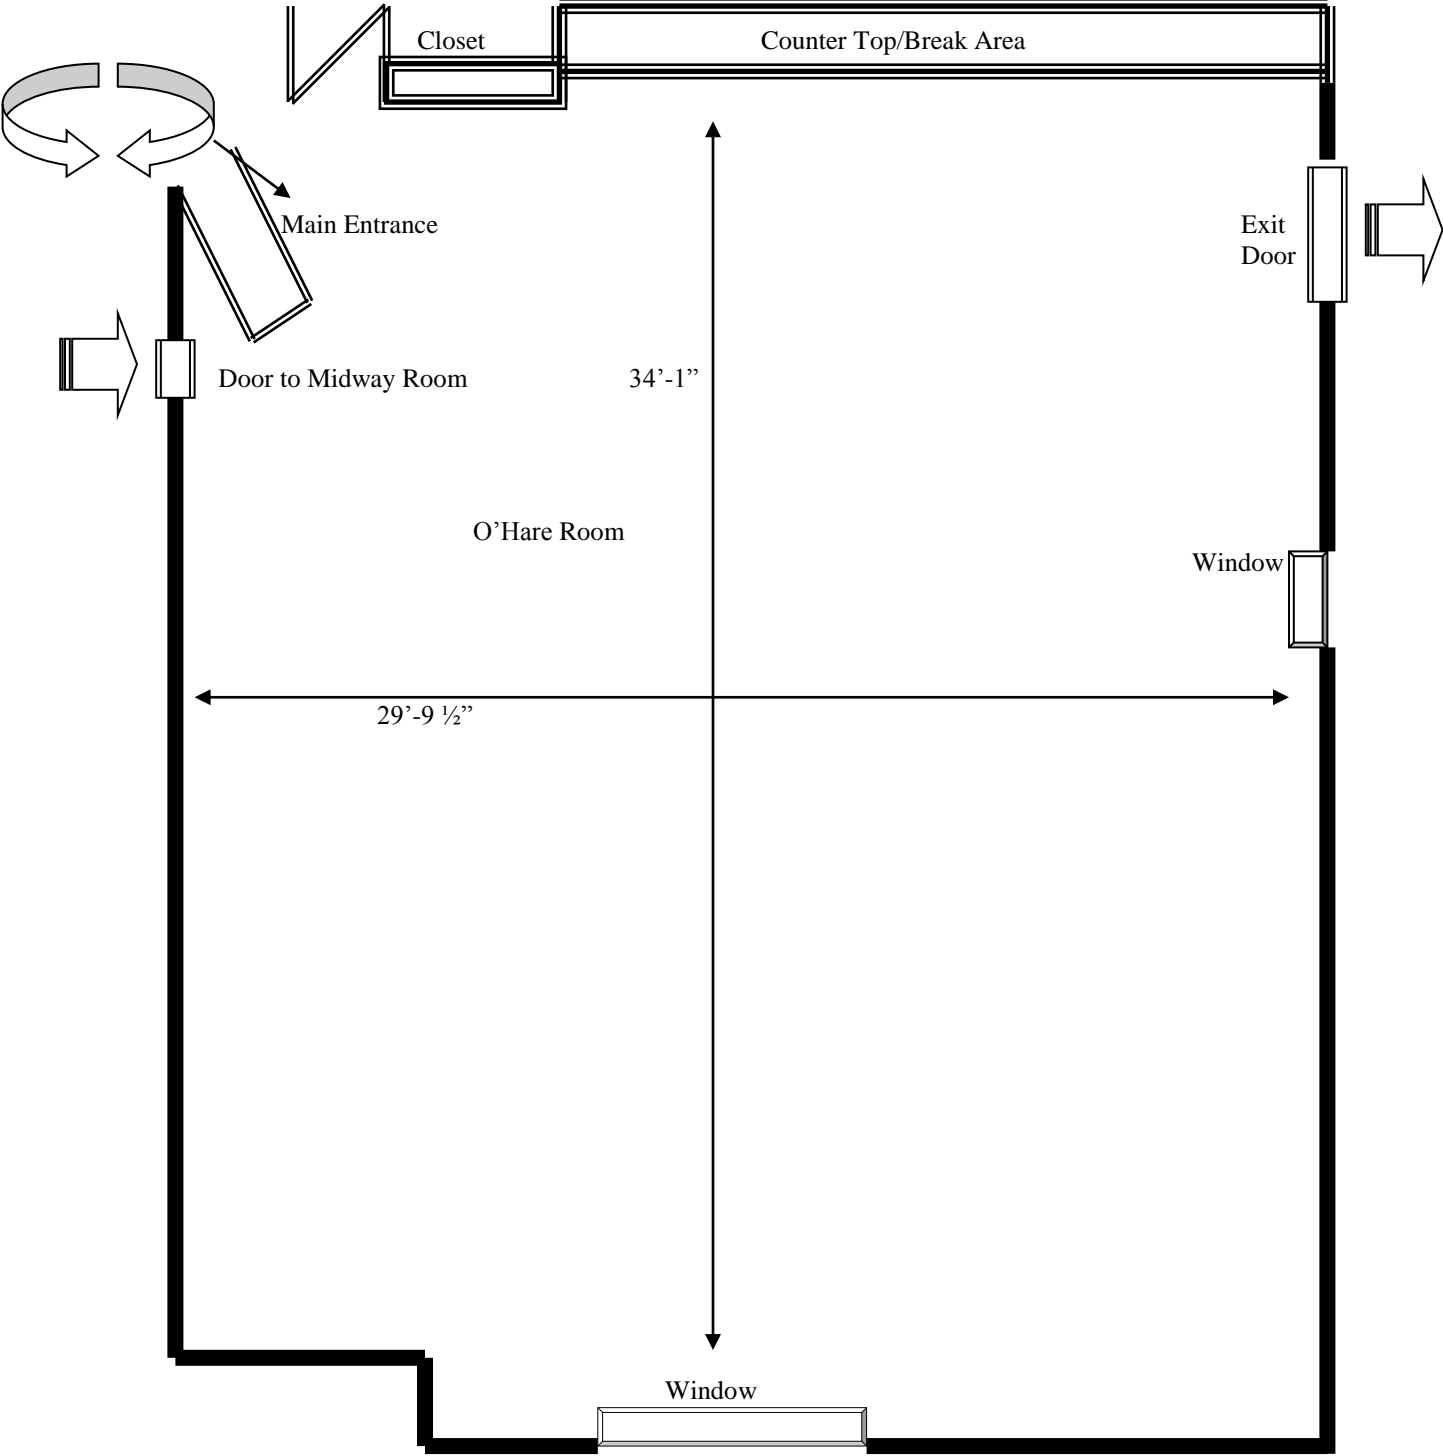

# O'Hare Room

Meeting Room	Area (sq ft)	LxW	Ceiling	Class	Theater	U-Shape	Hollow-Sq	Rounds
O'Hare	1019	29' x 34"	9'	32	60	30	40	64